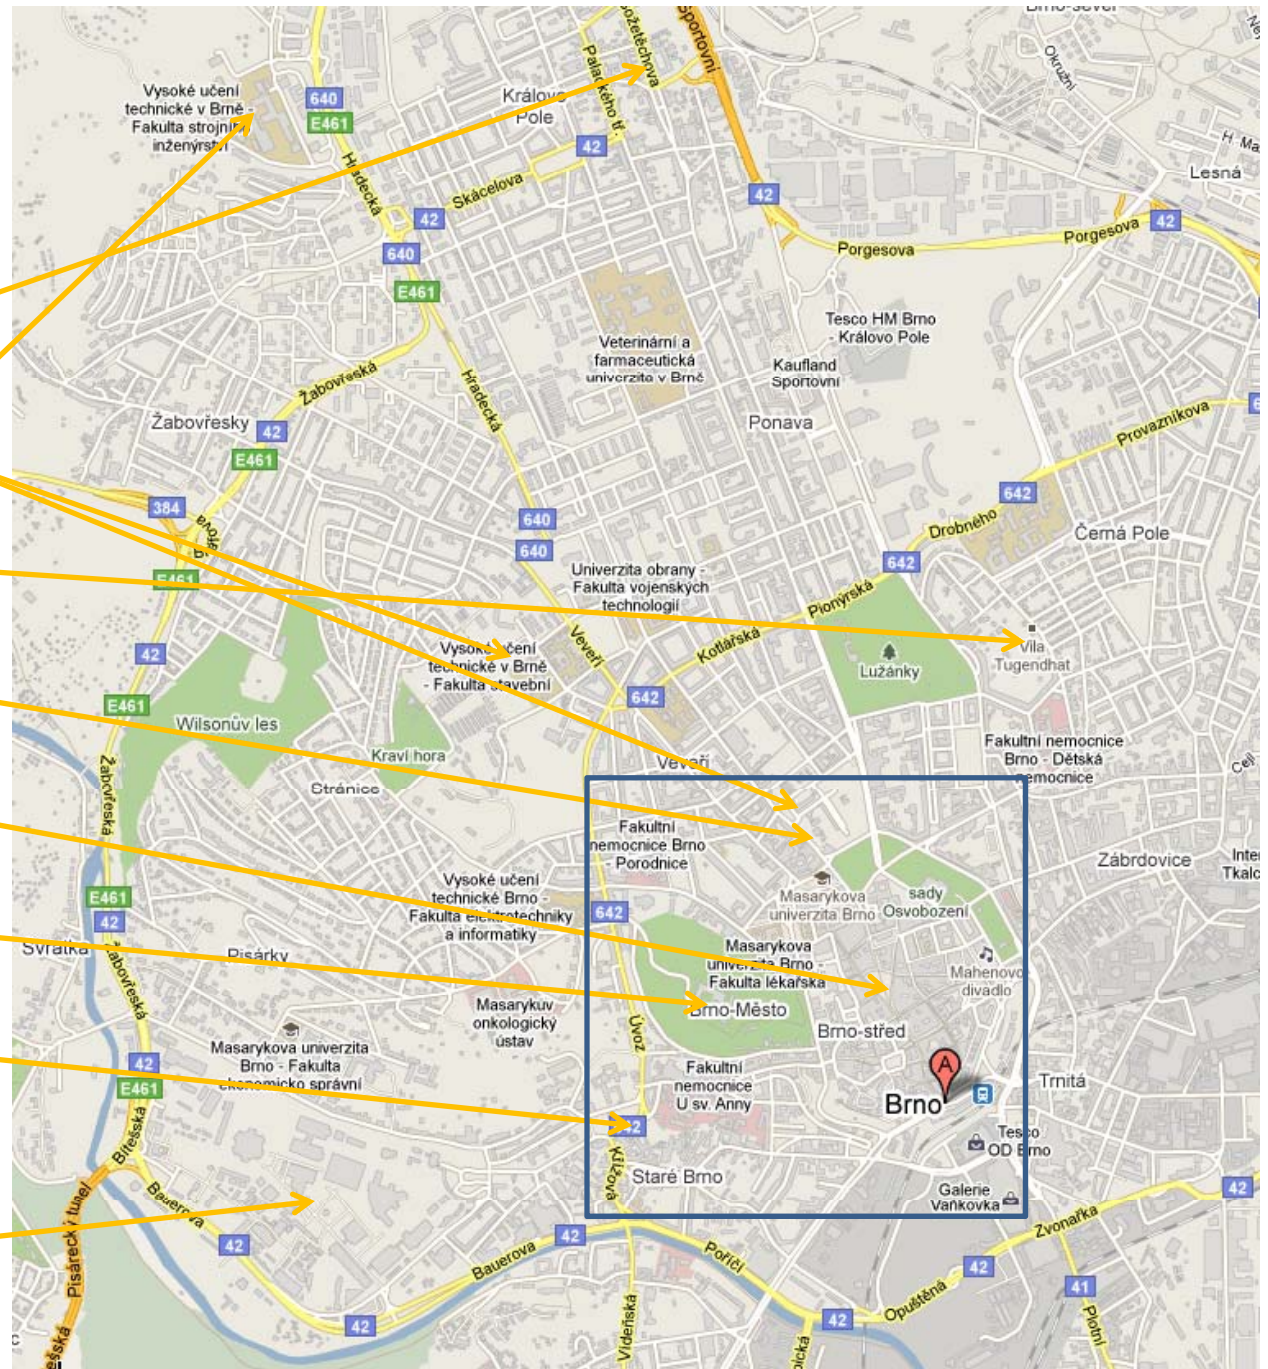

Brno sites – quick „map“ guide

Pavel Zemcik

Brno Region

Brno dam

Brno circle

Brno

Austerlitz
(Slavkov)

Dukovany

Hustopeče

Pálava

Mikulov

Brno

FIT BUT Brno

BUT Sites

Tugendhat

Continental

Centre

Špilberk

Old Brno

(Mendel's square)

Trade fair

Brno Centre

Continental

St. Thomas